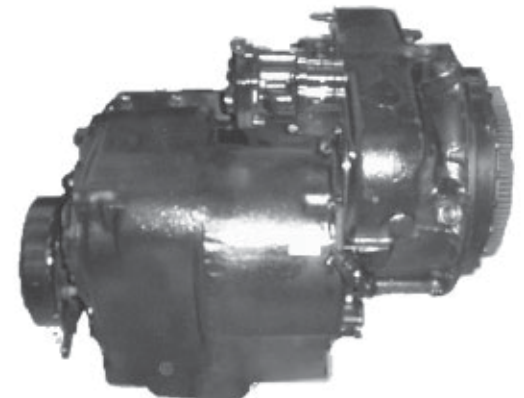

Part Number	Overhaul Kit #	Brand/Model
Caterpillar Heavy Equipment		
1117814R	1117814-10	416C, 426C, 428C, 436C, 438C
1117815R	1117815-10	416C, 426C, 428C, 436C, 438C
1229220R	1229220-10	446B
1229221R	1229221-10	446B
1231022R	1231022-10	446B
1231024R	1231024-10	446B
1470200R	1407200-10	416C, 426C, 428C, 436C, 438C
1470204R	1470204-10	416C, 426C, 428C, 436C, 438C
1792833R	1792833-10	446D
1920842R	1920842-10	416D,430D
1920844R	1920844-10	416D,420D,424D,428D,430D,432D,438D,442D
1920849R	1920849-10	416D,420D,424D,428D,430D,432D,438D,442D
2018561R	2018561-10	416D,420D,424D,428D,442D,432D,438D
2018562R	2018562-10	416D,420D,424D,428D,442D,432D,438D,442D
6T4974-4WDR	6T4974-4WD-10	416, 426, 428
6T4974R	6T4974-10	416, 426, 428
6Y2598R	6Y2598-10	416, 428, 436, 438
7T8519R	7T8519-10	446, 446B
7T8520R	7T8520-10	446, 446B
8E7681R	8E7681-10	416B, 426B, 436B, 438B
9U9495R	9U9495-10	416B, 426B, 436B
9W3336R	9W3336-10	416, 426, 428
9W7905R	9W7905-10	416, 426, 428
9W7920R	9W7920-10	416, 426, 428, 436, 438
9W8268R	9W8268-10	416, 426, 428
Clark Hurth		
1104FT12313-14R	Call For Kit Info	
1106T12313-14R	Call For Kit Info	
11.6HR18324-1R	Call For Kit Info	
12HR28310-13R	Call For Kit Info	
12.1HR28337-5R	Call For Kit Info	
12.2FHR18206-3R	Call For Kit Info	TAYLOR APPLICATION
12.2HR18206-3R	Call For Kit Info	
12.2HR18302-14R	Call For Kit Info	
12.2HR18302-20R	Call For Kit Info	CLARK Y1015 SERIES
12.2HR18306R	Call For Kit Info	GRADALL APPLICATION
12.6FHR18302-2R	Call For Kit Info	CLARK Y1015 SERIES
12.6FHR18302-3R	Call For Kit Info	CLARK Y1015 SERIES
12.6HR18301-4R		
12.6HR24312R	Call For Kit Info	HYSTER H165 - 280XL (D7) H300 - H360XL (C19)
13HR28310-11R	Call For Kit Info	CLARK Y1625 & Y2030 SERIES
13HR28310-19R	Call For Kit Info	CLARK Y1625 & Y2030 SERIES
13HR28361-4R	Call For Kit Info	
13HR28361-6R	Call For Kit Info	
13HR28361-9R	Call For Kit Info	
13.1HR28330-11R	Call For Kit Info	
13.2HR24315-1R	Call For Kit Info	
13.7HR28333-1R	Call For Kit Info	
286685R	Call For Kit Info	

New Transmissions may be available. Contact your JI Rep. for price & availability.

Toll Free USA & Canada: 800-321-9983, Mexico: 001-800-561-1897 Fax: 330/342-3895 www.joseph.com

All manufacturers' names, numbers, symbols and descriptions are used for reference purpose only, and it is not implied that any part listed is the product of the manufacturer.

Copyright 2005, Joseph Industries, Inc.